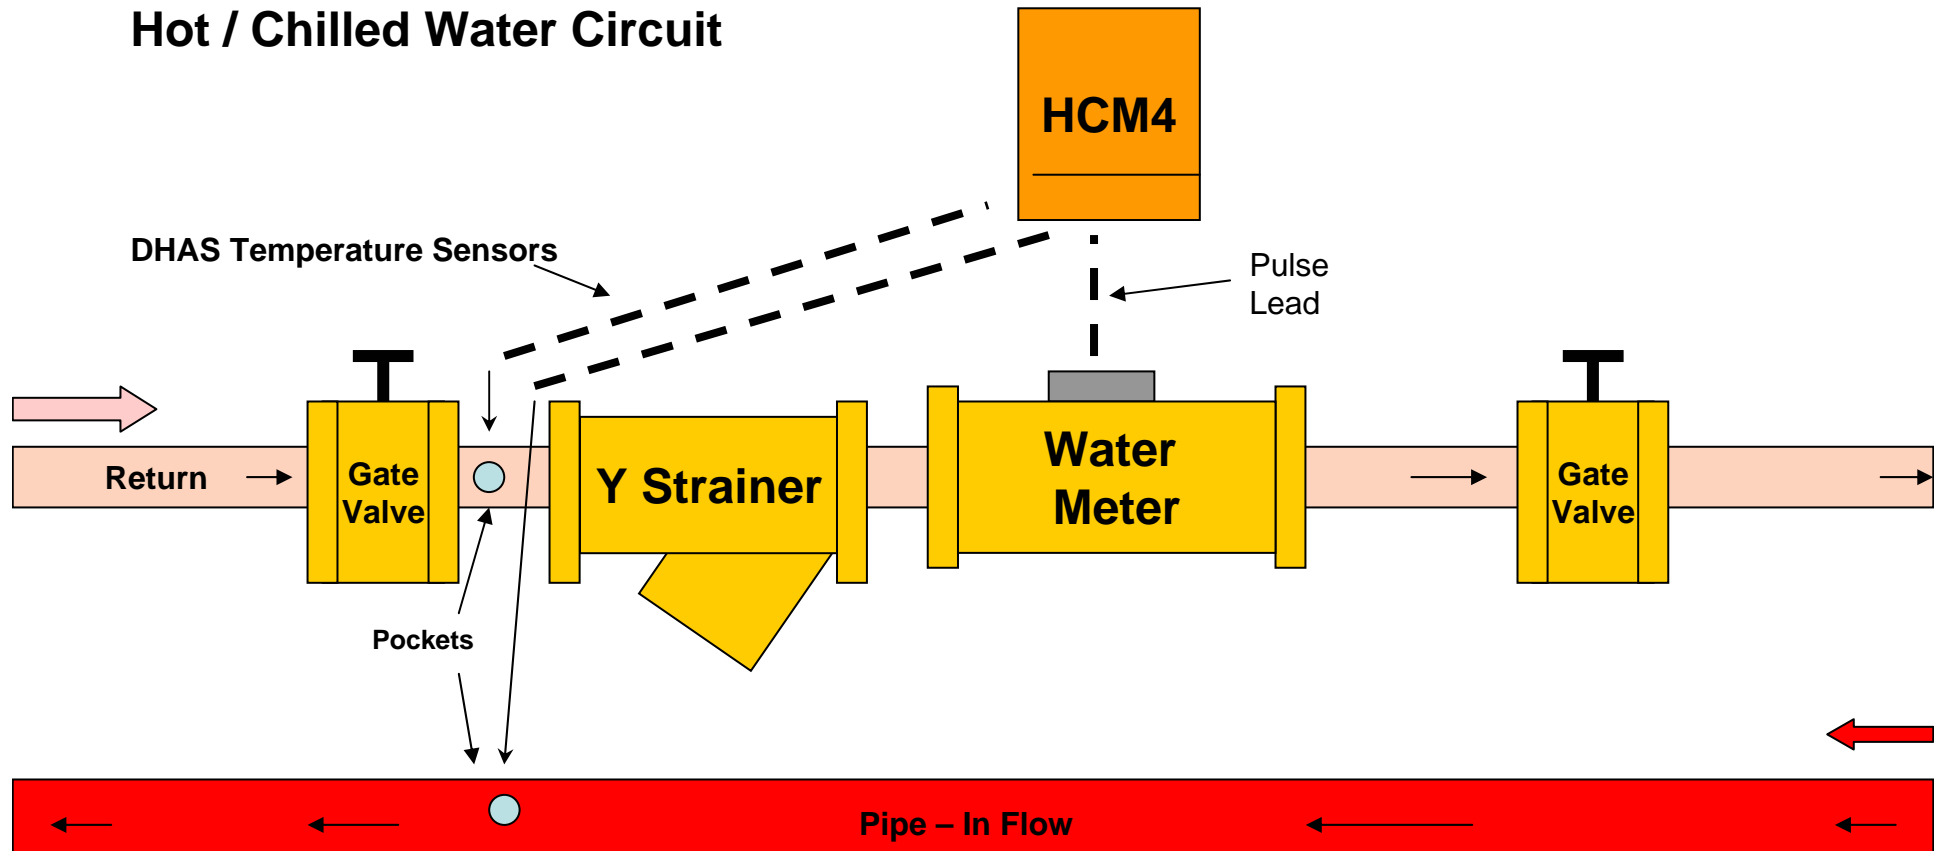

HCM4 Thermal Heat Calculating Meter

'How it all fits'

Pipe work and valve layout

Hot / Chilled Water Circuit

meters uk Ltd – Whitegate – White Lund – Lancaster – LA3 3BT – Tel 01524 555929 Fax 01524 847009